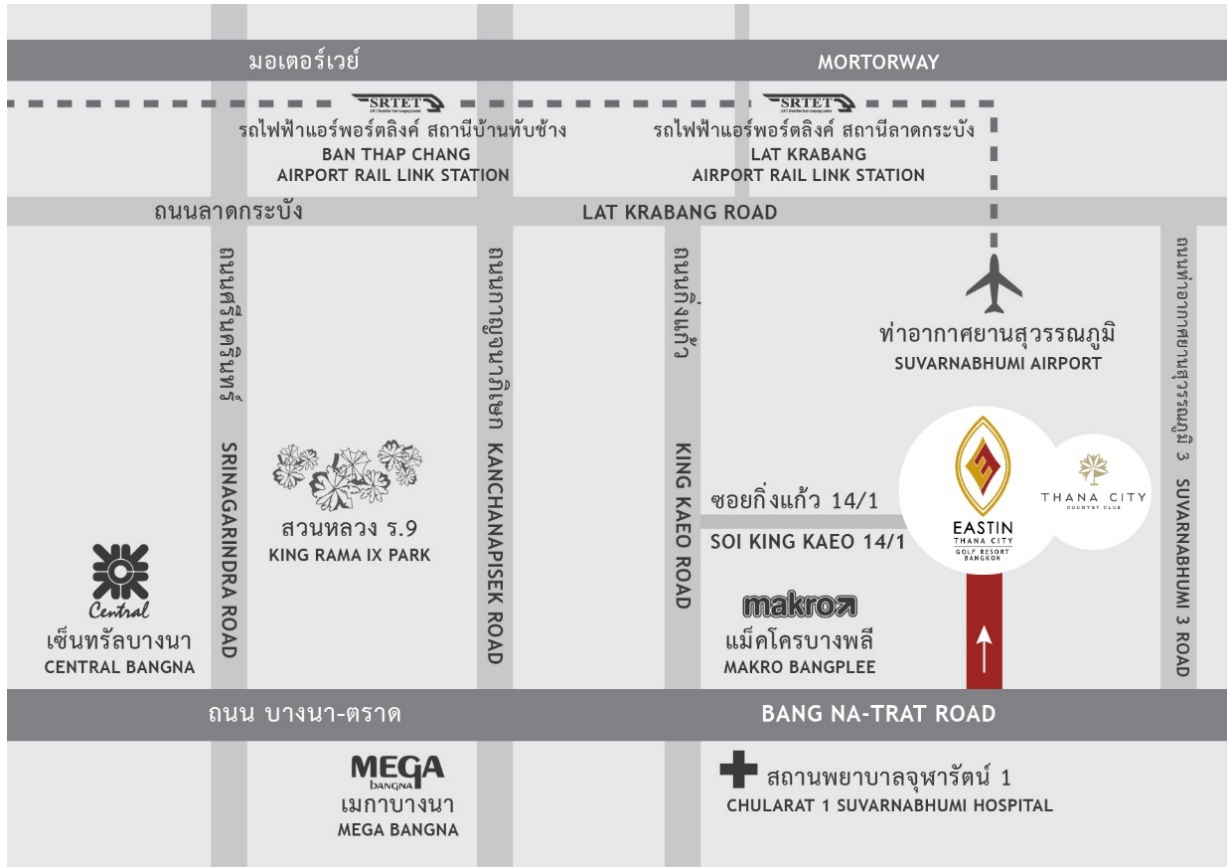

MAP

For more information please contact
Sorasa Phungsupan (Kwang) | Assistant Public Relation Director - Thailand
Tel: +66 2 255 9925 | Email: prth@absolutehotelservices.com

Updated: 2018.12.12