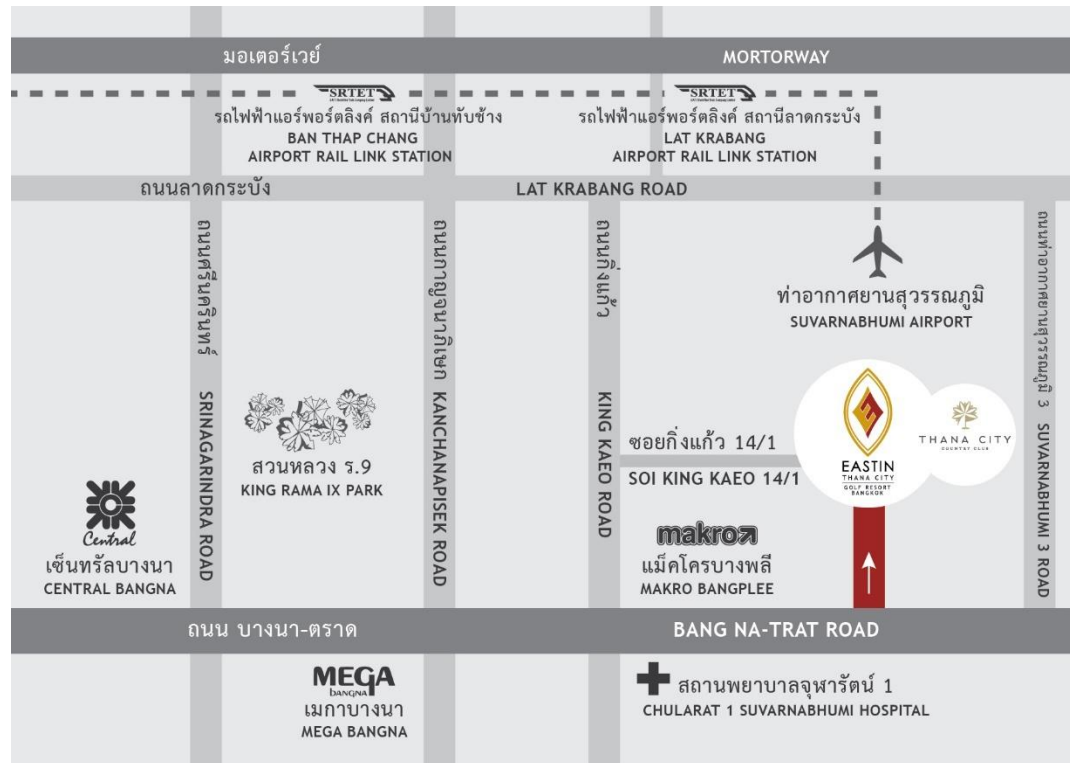

TRANSPORTATION

The property can provide chauffeur-driven transportation.

VOLTAGE

220 volts, 50 cycles

MAP

For more information please contact

Wantanee Issaranuwat | VP Marketing Communications - Asia

Email: vpmcasia@absolutehotelservices.com

Updated: 2018.11.16