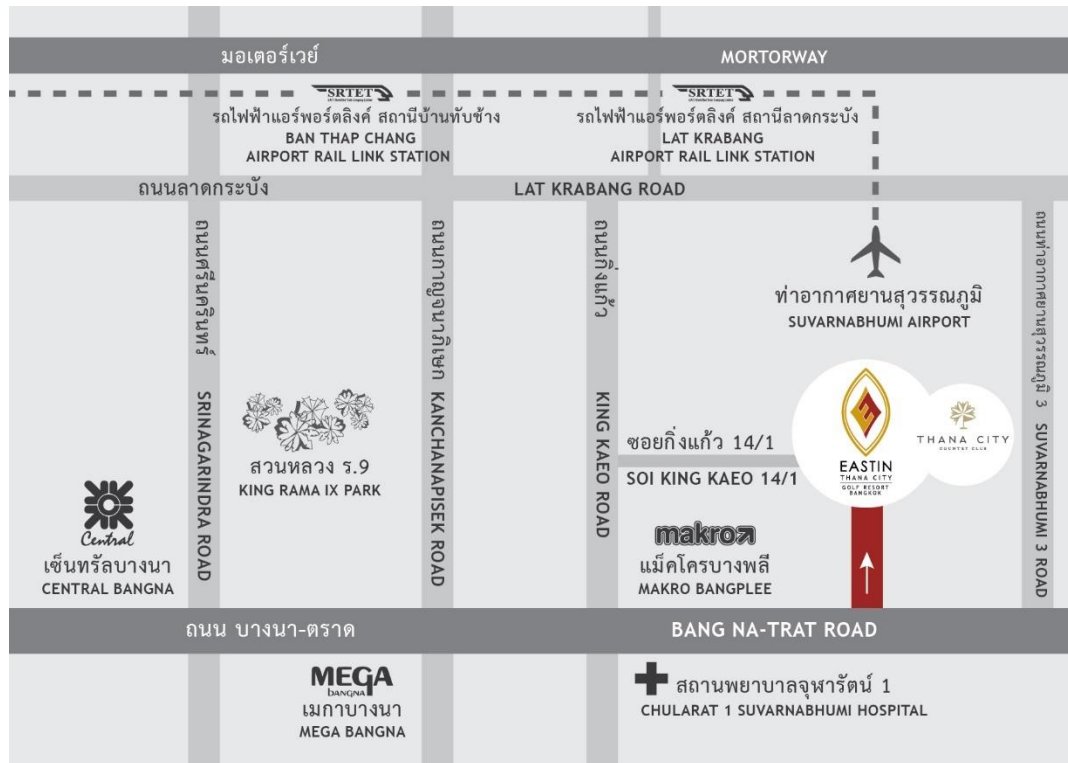

TRANSPORTATION

The property can provide chauffeur-driven transportation.

VOLTAGE

220 volts, 50 cycles

MAP

For more information please contact

Nannalin Netrungrsri | Assistant Marketing Manager

Tel: +66 2 172 2300 | Email: asstmkt@thanacitycountryclub.com

Updated: 2018.09.05